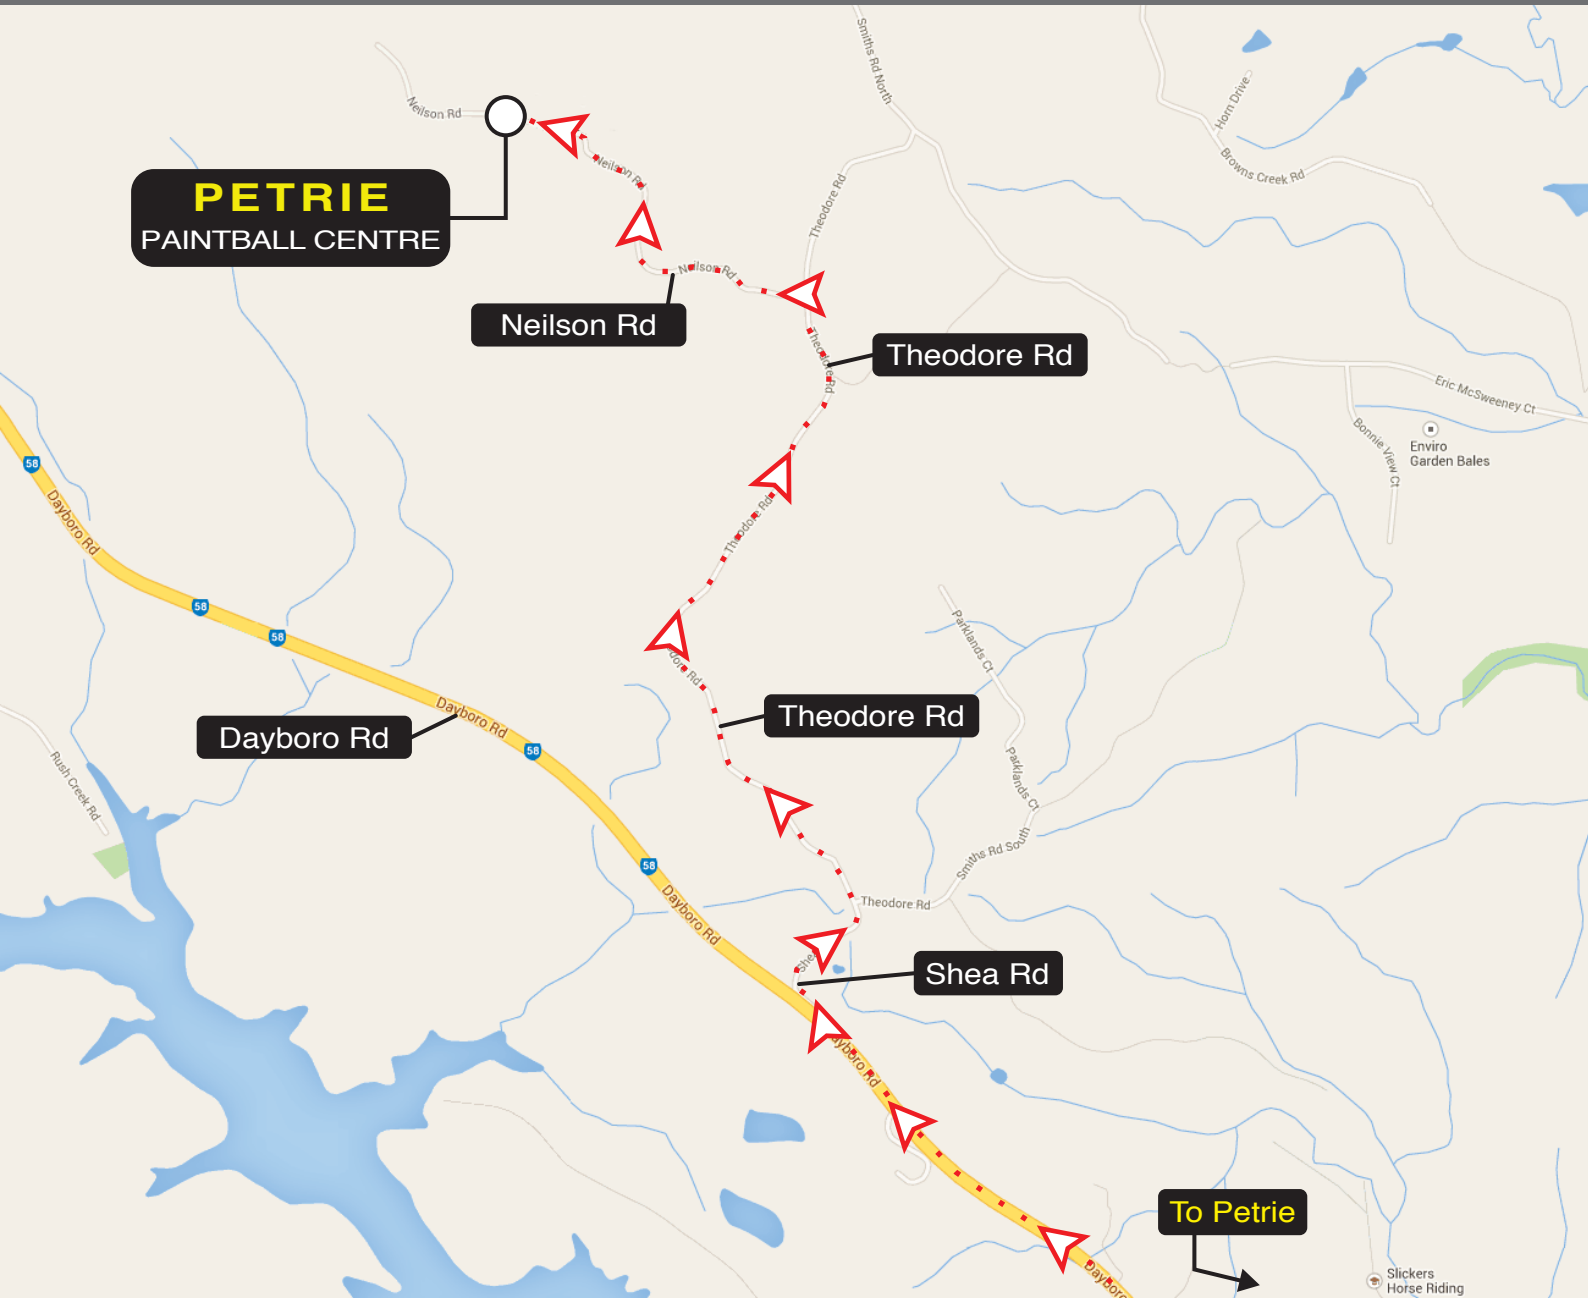

PETRIE DIRECTIONS

ESTIMATED DRIVE TIME: 45 mins from the Brisbane CBD, 60 mins from Caloundra
PAINTBALL CENTRE ADDRESS: Neilson Rd, Kurwongbah, QLD 4503

BY CAR FROM BRISBANE CBD

1. Follow Gympie Rd north towards Sunshine Coast.
2. Take the Strathpine exit and continue towards Petrie.
3. Veer left onto Dayboro Rd at the roundabout joining Gympie Rd, Anzac Rd and Dayboro Rd.
4. Continue 9 km and turn right onto Shea Rd which becomes Theodore Rd. Continue for 3 km.
5. Turn left onto at Neilson Rd .
6. Continue about 850m and follow signs to the paintball centre on your right.

BY CAR FROM CALOUNDRA

1. Follow the M1 Bruce Hwy south towards Sunshine Coast.
2. Take the Strathpine exit and continue towards Petrie.
3. Veer left onto Dayboro Rd at the roundabout joining Gympie Rd, Anzac Rd and Dayboro Rd.
4. Continue 9 km and turn right onto Shea Rd which becomes Theodore Rd. Continue for 3 km.
5. Turn left onto at Neilson Rd .
6. Continue about 850m and follow signs to the paintball centre on your right.

NEAREST TRAIN STATION

PETRIE - You will need to pre-book a taxi for the 20 min drive to the paintball centre.

LOST?

Call us for directions

1300 795 336